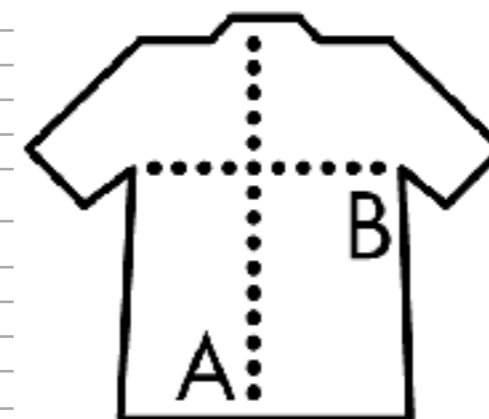

POLO JOB+		MISURA	XS	S	M	L	XL	2XL	3XL	Tolerance +/-	
LUNGHEZZA	A	68,0	70,5	73,0	75,0	77,0	79,0	81,0		3%	
PETTO	B	44,6	45,8	47,0	48,2	49,4	50,6	51,8		3%	
POLO CLASSIC		MISURA	XS	S	M	L	XL	2XL	3XL	Tolerance +/-	
LUNGHEZZA	A	66,5	68,0	69,5	71,0	72,5	74,0	75,5		3%	
PETTO	B	48,0	50,0	52,0	54,0	57,0	60,0	63,0		3%	
T-SHIRT JOB +		MISURA	XS	S	M	L	XL	2XL	3XL	Tolerance +/-	
LUNGHEZZA	A	69,5	71,5	73,5	75,5	77,5	79,5	81,5		3%	
PETTO	B	40,6	41,8	43,0	44,2	45,4	46,6	47,8		3%	
T-SHIRT HEAVY COTTON ML+MC		MISURA	XS	S	M	L	XL	2XL	3XL	Tolerance +/-	
LUNGHEZZA	A	67,0	69,0	71,0	73,0	75,0	77,0	79,0		3%	
PETTO	B	48,0	50,0	52,0	55,0	59,0	63,0	67,0		3%	
FELPA DYNAMIC +		MISURA	XS	S	M	L	XL	2XL	3XL	4XL	Tolerance +/-
LUNGHEZZA	A	64,0	65,5	67,0	68,5	70,0	72	74	76		3%
PETTO	B	49,0	51,0	53,0	55,0	57,0	60	63	66		3%
PILE LUCA		MISURA	XS	S	M	L	XL	XXL	3XL	4XL	Tolerance +/-
LUNGHEZZA	A	66,5	68,0	69,5	71,0	72,5	74,0	75,5	77,0		3%
PETTO	B	48,0	50,0	52,0	54,0	56,0	58,0	60,0	64,0		3%
FELPA STREETSTYLE		MISURA	XS	S	M	L	XL	XXL	3XL	4XL	Tolerance +/-
LUNGHEZZA	A	69,0	71,0	73,0	75,0	77,0	79,0	81,0	83,0		3%
PETTO	B	52,0	54,0	56,0	58,0	60,0	62,0	64,0	66,0		3%
FELPA GIROCOLLO		MISURA	S	M	L	XL	XXL	3XL	Tolerance +/-		
LUNGHEZZA	A	70,0	72,0	74,0	76,5	78,5	80,0		3%		
PETTO	B	52,0	56,0	60,0	64,0	68,0	72,0		3%		
FELPA TUTTA ZIP		MISURA	XS	S	M	L	XL	XXL	3XL	Tolerance +/-	